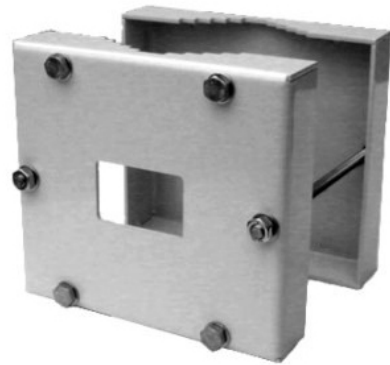

Soportes para domos de exterior:

**WV-CW960**

**WV-CW970**

**WV-NW960**

**WV-SW395E**

A curved, grey mounting arm for a dome camera. It has a circular flange at the top end and a small ring near the bottom end.	A grey corner adapter plate for mounting a camera. It has a square cutout in the center and four mounting holes at the corners.
<p><b>CW-960WB/A</b> Soporte montaje a pared</p>	<p><b>SA/B</b> Adaptador esquina para CW-960WB/A</p>

**CW-960SN/S**

Soporte montaje a pared tipo "cuello cisne"

**CW-960PM/S**

Soporte montaje a techo

+

**CW-960KM**

Soporte montaje a poste : CW-960WB/A + SP/B