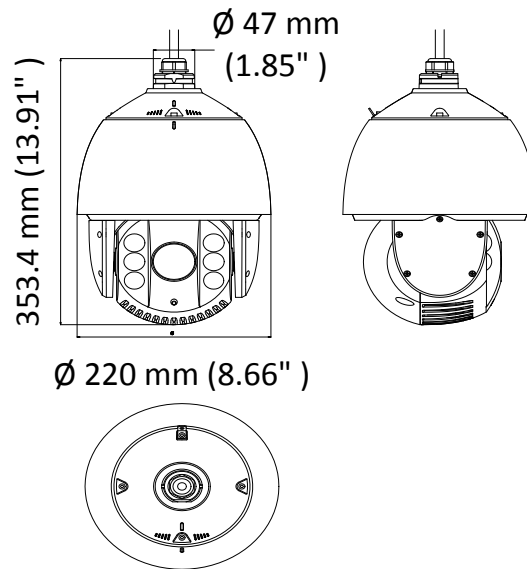

The embedded CMOS chip makes WDR, and real-time 1920 × 1080 resolution possible. With the help of the 25× optical zoom, and IR cut filter, the camera offers more details over an expansive area.

- 1/2.8" HD progressive scan CMOS
- 1920 × 1080 resolution
- 25× optical zoom, 16× digital zoom
- 120 dB true WDR (Wide Dynamic Range)
- Up to 150 m IR distance
- 3D intelligent positioning
- Switchable TVI/AHD/CVI/CVBS video outputs

Scheduled Task	Preset/Patrol/Pattern/Pan Scan/Tilt Scan/Panorama Scan/Day Mode/Night Mode/Zero Calibration/None
<b>Infrared</b>	
IR Distance	Up to 150 m
IR Intensity	Automatically adjusted depending on the zoom ratio
<b>Input/Output</b>	
Video Output	Switchable TVI/AHD/CVI/CVBS video output, (NTSC or PAL composite, BNC)
RS-485 Interface	Half-duplex mode Self-adaptive HIKVISION, Pelco-P, Pelco-D protocol
UTC function	UTC protocol (or HIKVISION-C protocol in previous DVR)
<b>General</b>	
Menu Language	English
Power	24 VAC Max. 40 W (IR: 14 W)
Working Temperature	-30° C to 65° C (-22° F to 149° F)
Working Humidity	90% or less
Protection Level	IP66 standard (outdoor dome) TVS 4,000 V lightning protection, surge protection and voltage transient protection
Mounting	Various mounting modes optional

## Dimensions