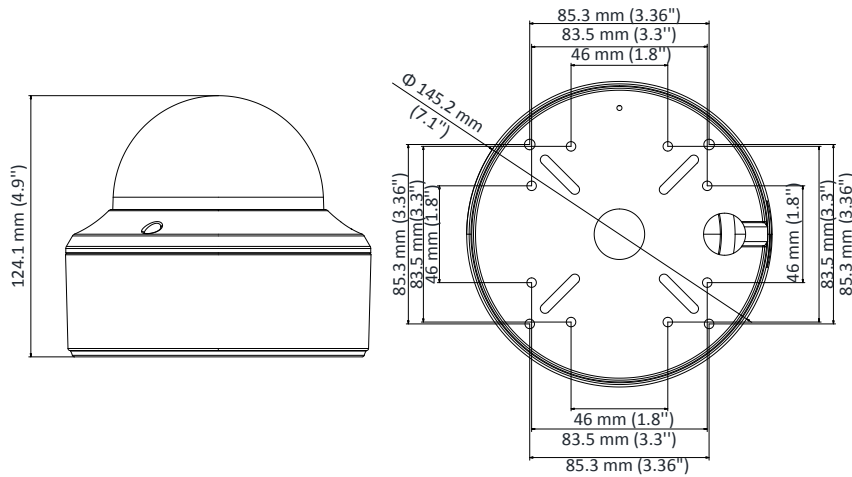

Order Model

DS-2CC52D9T-AVPIT3ZE

Dimensions