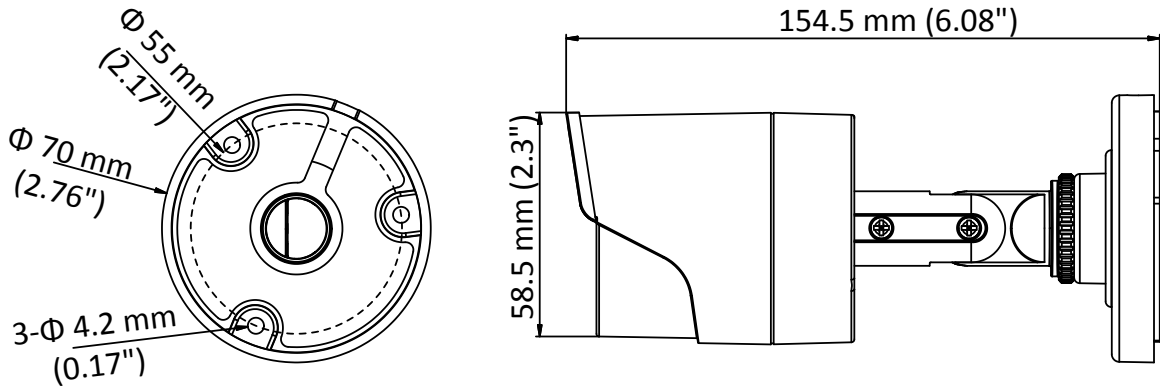

Order Models

DS-2CE16D0T-IRE

Dimension