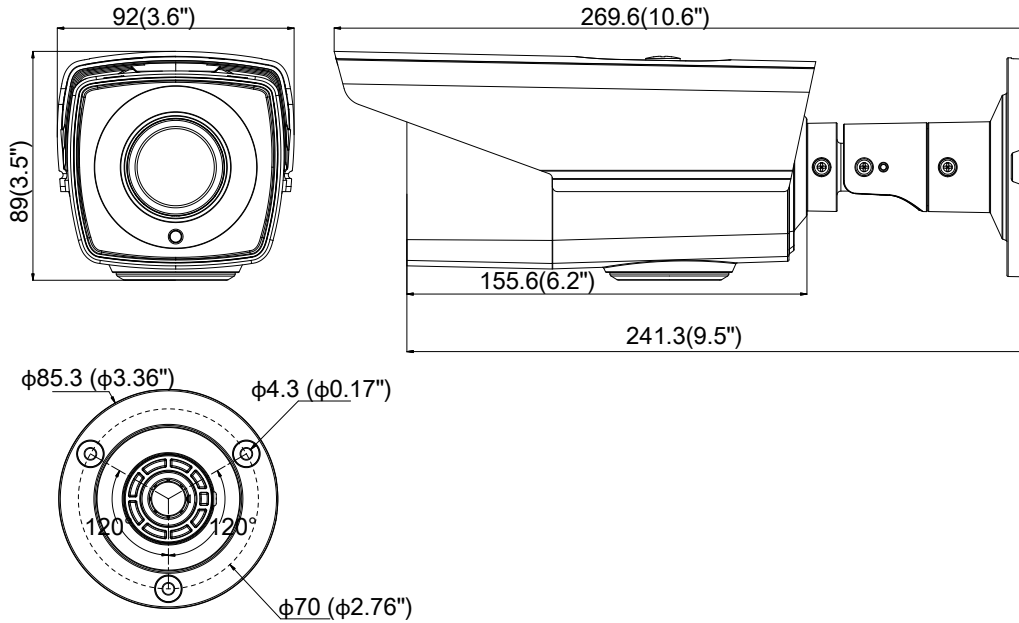

DS-2CE16D0T-VFIR3F HD 1080p IR Bullet Camera

Key Features

- 2 megapixel high performance CMOS
- Analog HD output, up to 1080p resolution
- Day/Night switch
- Smart IR
- Up to 40 m IR distance
- Switchable TVI/AHD/CVI/CVBS
- IP66

Specifications

Camera	
Image Sensor	2MP CMOS image sensor
Signal System	PAL/NTSC
Effective Pixels	1920 (H) × 1080 (V)
Min. illumination	0.01 Lux@(F1.2,AGC ON), 0 Lux with IR
Shutter Time	1/25 (1/30) s to 1/50,000 s
Lens	2.8 - 12 mm @ F1.4
	Angle of view: 102.25° - 32 °
Lens Mount	Φ14
Day & Night	ICR
Angle Adjustment	Pan: 0° to 360°, Tilt: 0° to 90°, Rotation: 0° to 360°
Synchronization	Internal synchronization
Video Frame Rate	1080p@25fps/1080p@30fps
HD Video Output	1 analog HD output
S/N Ratio	>62 dB
General	
Operating Conditions	-40 °C to 60 °C (-40 °F to 140 °F), Humidity 90% or less (non-condensation)
Power Supply	12 VDC ± 15%
Power Consumption	Max. 4 W
Protection Level	IP66
IR Range	Up to 40 m
Dimensions	92mm×84.8mm×269.6mm (3.62"×3.34"×3.34")
Weight	Approx. 900g (1.98lb)

Order Model

DS-2CE16D0T-VFIR3F

Dimensions

Unit: mm

Accessories

DS-1275ZJ
Vertical Pole Mounting

DS-1280ZJ-S
Junction Box

DS-1H18
Video Balun