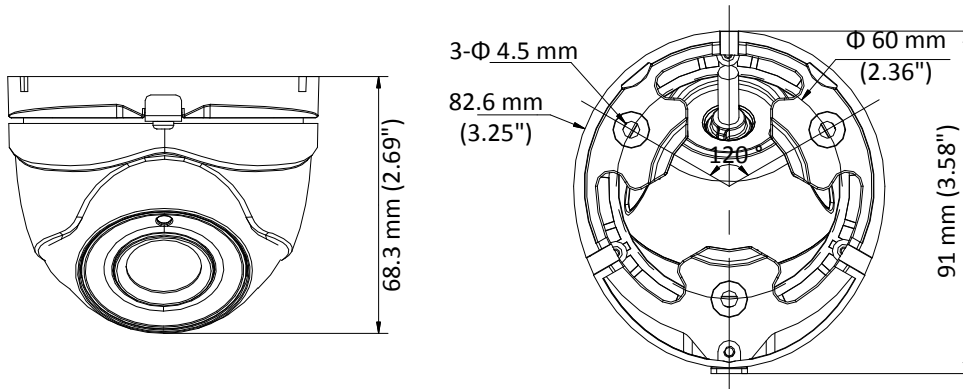

Order Models

DS-2CE56D8T-ITME

* PoC function is only available when cooperating with DS-1TPXXX.

Dimension