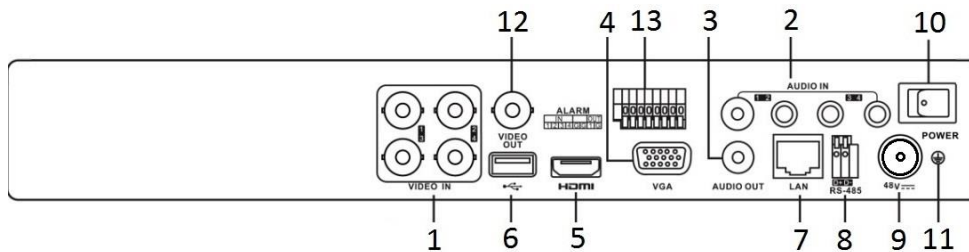

Physical Interfaces

NOTE

The rear panel of DS-7208/7216HUHI-K2/P provides 8/16 video input interfaces.

Index	Description	Index	Description
1	VIDEO IN	8	RS-485 Serial Interface
2	AUDIO IN, RCA Connector	9	48 VDC Power Input (for DS-7204/7208HUHI-K/P); 100 to 240 VAC (for DS-7216HUHI-K2/P)
3	AUDIO OUT, RCA Connector	10	Power Switch
4	VGA Interface	11	GND
5	HDMI Interface	12	VIDEO OUT
6	USB Interface	13	Alarm In/Out
7	LAN Network Interface