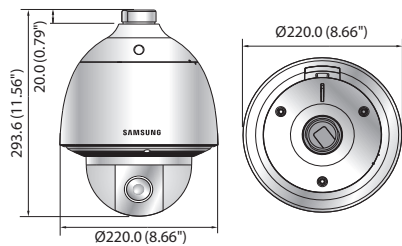

Dimensions

Unit : mm (inch)

HCP-6320H

HCP-6320

Accessories (Optional)

	HCP-6320HN/HP	HCP-6320N/P
VIDEO		
Imaging Device	1/2.8" 2.38M CMOS	
Total Pixels	1,952(H) x 1,116(V), 2.18M pixels	
Effective Pixels	1,944(H) x 1,104(V), 2.14M pixels	
Scanning System	Progressive	
Min. Illumination	Color : 0.3Lux (1/30sec, F1.6, 50IRE), 0.005Lux (2sec, F1.6, 50IRE) B/W : 0.03Lux (1/30sec, F1.6, 50IRE), 0.0005Lux (2sec, F1.6, 50IRE) Color : 0.2Lux (1/30sec, F1.6, 30IRE), 0.003Lux (2sec, F1.6, 30IRE) B/W : 0.01Lux (1/30sec, F1.6, 30IRE), 0.0001Lux (2sec, F1.6, 30IRE)	
S / N Ratio	50dB	
Video Output	BNC (AHD)	
LENS		
Focal Length (Zoom Ratio)	4.44 ~ 142.6mm (Optical 32x)	
Max. Aperture Ratio	F1.6(Wide) / F4.4(Tele)	
Angular Field of View	H : 62.8°(Wide) ~ 2.23°(Tele) / V : 36.8°(Wide) ~ 1.26°(Tele)	
Min. Object Distance	Wide : 1.4m (4.59ft), Tele : 1.9m (6.23ft)	Wide : 1.5m (4.92ft), Tele : 2m (6.56ft)
Focus Control	Auto / Manual / One push	
Lens / Mount Type	DC auto iris / Board-in type	
PAN / TILT		
Pan Range	360° Endless	
Pan Speed	Preset : 700°/sec, Manual : 0.024°/sec ~ 200°/sec	
Tilt Range	210° (-15° ~ 195°)	
Tilt Speed	Preset : 700°/sec, Manual : 0.024°/sec ~ 200°/sec	
Preset	255ea	
Preset Accuracy	±0.2°	
Azimuth	Yes (E / W / S / N / NE / SE / NW / SW OSD)	
OPERATIONAL		
Camera Title	Off / On (Displayed up to 15 characters)	
Day & Night	Auto (ICR) / Color / B/W	
Backlight Compensation	Off / BLC / HLC	
Wide Dynamic Range	120dB	
Contrast Enhancement	SSDR (Off / On)	
Digital Noise Reduction	SSNRIII (2D+3D noise filter) (Off / On)	
Digital Image Stabilization	Off / On	
Defog	Off / Auto / Manual	
Motion Detection	Off / On (4ea rectangular zone)	
Privacy Masking	Off / On (32 zones of rectangular zone)	
Gain Control	Off / Low / Middle / High	
White Balance	ATW / AWC / Manual / Indoor / Outdoor / Mercury / Sodium	
Electronic Shutter Speed	Minimum / Maximum / Anti flicker (2 ~ 1/12,000sec)	
Digital Zoom	16x	
Flip / Mirror	Off / On	
Intelligent Video Analytics	Tampering, Virtual line, Enter / Exit, (Dis)Appear	
Alarm I/O	Input 4ea / Output 2ea (Relay)	
Remote Control Interface	RS-485	
Protocol	RS-485 : Samsung-T/E, Pelco-P/D, Sungjin, Panasonic, Honeywell, AD, Vicon, Bosch, GE	
ENVIRONMENTAL		
Operating Temperature / Humidity	-50°C ~ +55°C (-58°F ~ +131°F) / Less than ~ 90% RH	-10°C ~ +55°C (+14°F ~ +131°F) / Less than 90% RH
Storage Temperature / Humidity	-50°C ~ +60°C (-58°F ~ +140°F) / Less than 90% RH	
Ingress Protection	IP66	N/A
Vandal Resistance	IK10	IK10 (With SHP-3701H)
ELECTRICAL		
Input Voltage / Current	24V AC ±10%	
Power Consumption	Max. 24W (Heater off), Max. 65W (Heater on)	Max. 20W
MECHANICAL		
Color / Material	Ivory / Plastic + Metal	
Dimensions (WxH)	Ø220.0 x 293.6mm (Ø8.66" x 11.56")	Ø152.0 x 218.0mm (Ø5.98" x 8.58")
Weight	3.3Kg (7.28 lb)	2.2Kg (4.85 lb)