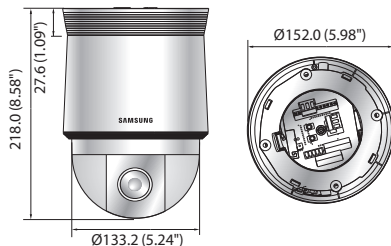

Dimensions

Unit : mm (inch)

HCP-6320H

HCP-6320

Accessories (Optional)

	HCP-6320HN/HP	HCP-6320N/P
VIDEO		
Imaging Device	1/2.8" 2.38M CMOS	
Total Pixels	1,952(H) x 1,116(V), 2.18M pixels	
Effective Pixels	1,944(H) x 1,104(V), 2.14M pixels	
Scanning System	Progressive	
Min. Illumination	Color : 0.3Lux (1/30sec, F1.6, 50IRE), 0.005Lux (2sec, F1.6, 50IRE) B/W : 0.03Lux (1/30sec, F1.6, 50IRE), 0.0005Lux (2sec, F1.6, 50IRE) Color : 0.2Lux (1/30sec, F1.6, 30IRE), 0.003Lux (2sec, F1.6, 30IRE) B/W : 0.01Lux (1/30sec, F1.6, 30IRE), 0.0001Lux (2sec, F1.6, 30IRE)	
S / N Ratio	50dB	
Video Output	BNC (AHD)	
LENS		
Focal Length (Zoom Ratio)	4.44 ~ 142.6mm (Optical 32x)	
Max. Aperture Ratio	F1.6(Wide) / F4.4(Tele)	
Angular Field of View	H : 62.8°(Wide) ~ 2.23°(Tele) / V : 36.8°(Wide) ~ 1.26°(Tele)	
Min. Object Distance	Wide : 1.4m (4.59ft), Tele : 1.9m (6.23ft)	Wide : 1.5m (4.92ft), Tele : 2m (6.56ft)
Focus Control	Auto / Manual / One push	
Lens / Mount Type	DC auto iris / Board-in type	
PAN / TILT		
Pan Range	360° Endless	
Pan Speed	Preset : 700°/sec, Manual : 0.024°/sec ~ 200°/sec	
Tilt Range	210° (-15° ~ 195°)	
Tilt Speed	Preset : 700°/sec, Manual : 0.024°/sec ~ 200°/sec	
Preset	255ea	
Preset Accuracy	±0.2°	
Azimuth	Yes (E / W / S / N / NE / SE / NW / SW OSD)	
OPERATIONAL		
Camera Title	Off / On (Displayed up to 15 characters)	
Day & Night	Auto (ICR) / Color / B/W	
Backlight Compensation	Off / BLC / HLC	
Wide Dynamic Range	120dB	
Contrast Enhancement	SSDR (Off / On)	
Digital Noise Reduction	SSNRIII (2D+3D noise filter) (Off / On)	
Digital Image Stabilization	Off / On	
Defog	Off / Auto / Manual	
Motion Detection	Off / On (4ea rectangular zone)	
Privacy Masking	Off / On (32 zones of rectangular zone)	
Gain Control	Off / Low / Middle / High	
White Balance	ATW / AWC / Manual / Indoor / Outdoor / Mercury / Sodium	
Electronic Shutter Speed	Minimum / Maximum / Anti flicker (2 ~ 1/12,000sec)	
Digital Zoom	16x	
Flip / Mirror	Off / On	
Intelligent Video Analytics	Tampering, Virtual line, Enter / Exit, (Dis)Appear	
Alarm I/O	Input 4ea / Output 2ea (Relay)	
Remote Control Interface	RS-485	
Protocol	RS-485 : Samsung-T/E, Pelco-P/D, Sungjin, Panasonic, Honeywell, AD, Vicon, Bosch, GE	
ENVIRONMENTAL		
Operating Temperature / Humidity	-50°C ~ +55°C (-58°F ~ +131°F) / Less than ~ 90% RH	-10°C ~ +55°C (+14°F ~ +131°F) / Less than 90% RH
Storage Temperature / Humidity	-50°C ~ +60°C (-58°F ~ +140°F) / Less than 90% RH	
Ingress Protection	IP66	N/A
Vandal Resistance	IK10	IK10 (With SHP-3701H)
ELECTRICAL		
Input Voltage / Current	24V AC ±10%	
Power Consumption	Max. 24W (Heater off), Max. 65W (Heater on)	Max. 20W
MECHANICAL		
Color / Material	Ivory / Plastic + Metal	
Dimensions (WxH)	Ø220.0 x 293.6mm (Ø8.66" x 11.56")	Ø152.0 x 218.0mm (Ø5.98" x 8.58")
Weight	3.3Kg (7.28 lb)	2.2Kg (4.85 lb)