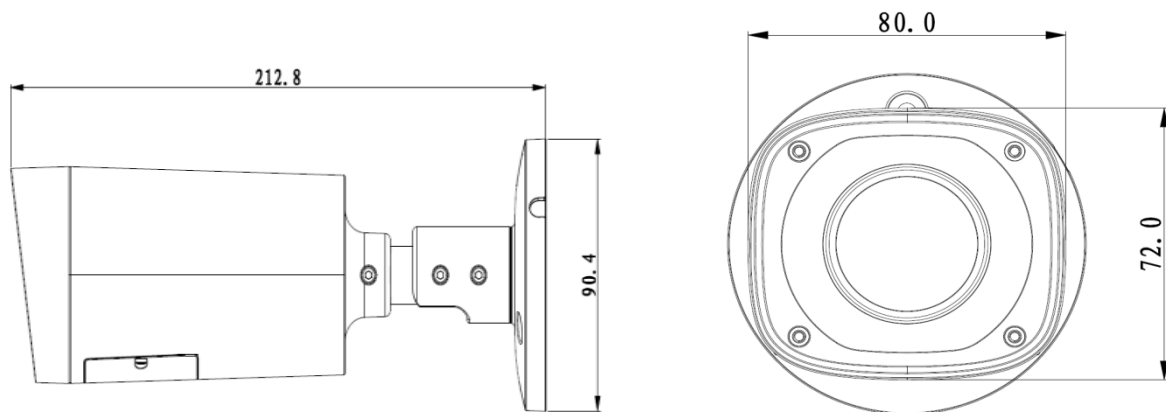

DH-IPC-HFW2120R-ZS/VFS-IRE6

Technical Specifications

Model	DH-IPC-HFW2120R-VFS-IRE6	DH-IPC-HFW2120R-ZS-IRE6
Camera		
Image Sensor	1/3" 1.3Megapixel progressive scan CMOS	
Effective Pixels	1355(H)x977(V)	
Scanning System	Progressive	
Electronic Shutter Speed	Auto/Manual, 1/3(4)~1/10000s	
Min. Illumination	0.01Lux/F1.4 (Color), 0Lux/F1.4(IR on)	
S/N Ratio	More than 50dB	
Video Output	N/A	
Camera Features		
Max. IR LEDs Length	60m	
Day/Night	Auto(ICR)/Color/B/W	
Backlight Compensation	BLC / HLC / DWDR	
White Balance	Auto/Manual	
Gain Control	Auto/Manual	
Noise Reduction	3D	
Privacy Masking	Up to 4 areas	
Lens		
Focal Length	2.7mm~12mm	2.7mm~12mm
Max Aperture	F1.4	F1.4
Focus Control	Manual	Auto
Angle of View	H: 92° ~ 28°	H: 92° ~ 28°
Lens Type	Manual/ Fixed Iris	Motorized/ Fixed Iris
Mount Type	Board-in Type	Board-in Type
Video		
Compression	H.264/ H.264H/ MJPEG	
Resolution	1.3M(1280×960)/720P(1280×720)/D1(704×576/704×480)/CIF(352×288/352×240)	
Frame Rate	Main Stream	1.3M /720P(1 ~ 25/30fps)
	Sub Stream	D1/CIF(1 ~ 25/30fps)
Bit Rate	H.264: 40K ~ 8192Kbps	
Audio		
Compression	N/A	
Interface	N/A	
Network		
Ethernet	RJ-45 (10/100Base-T)	
Wi-Fi	N/A	
Protocol	IPv4/IPv6, HTTP, HTTPS, SSL, TCP/IP, UDP, UPnP, ICMP, IGMP, SNMP, RTSP, RTP, SMTP, NTP, DHCP, DNS, PPPOE, DDNS, FTP, IP Filter, QoS, Bonjour	
Compatibility	ONVIF, CGI, PSIA	
Max. User Access	20 users	

DH-IPC-HFW2120R-ZS/VFS-IRE6

Smart Phone	iPhone, iPad, Android, Windows Phone	
Auxiliary Interface		
Memory Slot	Micro SD , Max 128GB	
RS485	N/A	
Alarm	N/A	
PIR Sensor Range	N/A	
General		
Power Supply	DC12V,PoE (802.3af)	
Power Consumption	Max 5W	Max 8.5W
Working Environment	-30°C~+60°C, Less than 95% RH	
Ingress Protection	IP67	
Vandal Resistance	N/A	
Dimensions	72mm×80mm×212.8mm	
Weight	0.65kg	

DH-IPC-HFW2120R-ZS/VFS-IRE6

Dimensions (mm)

Accessory (optional)

Dahua Technology Co., Ltd.

1199 BinAn Road, Binjiang District, Hangzhou, China

Tel: +86-571-87688883

Fax: +86-571-87688815

Email: overseas@dahuatech.com