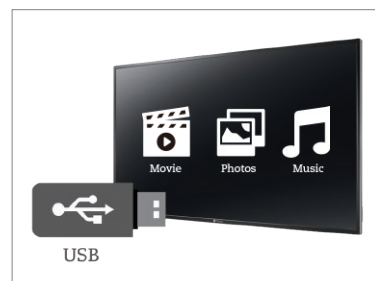

PM-43

Specifications

PM-43

Panel	Panel Type	LED-Backlit TFT LCD (VA panel)
	Panel Size	43"
	Max. Resolution	1920 x 1080
	Brightness	350 cd/m² (Typical)
	Contrast Ratio	3,000 : 1 (Typical)
	Viewing Angle (H/V)	178°/178°
	Display Colour Response Time	16.7M 3ms (GTG)
Frequency (H/V)	H.Freq	31 kHz – 92 kHz
	V.Freq	48 Hz – 85 Hz
Input	VGA	15-Pin D-Sub
	DVI	24-Pin DVI-D
	HDMI	HDMI
	Component	RCA x 3
	CVBS	RCA (share with Component -Y)
External Control	RS-232 in/out	2.5 mm Jack
	LAN	RJ45
	IR in/out	3.5 mm phone Jack
Audio	Audio In	1 x stereo audio in for PC (audio jack, 3.5 Ø) 1 x Stereo audio in (RCA)
	Audio Out Internal Speaker	1 x Stereo audio out (RCA) 10W x 2
Other Connectivity	USB Port	USB 2.0
Power	Power Supply	Internal
	Power Requirements	100 - 240V, 50 - 60Hz
	Consumption	< 132 W (On) < 0.5 W (Active off/Off)
Operating Conditions	Temperature	0°C ~ 40°C (41°F~104°F)
	Humidity	20%~80% (No condensation)
Storage Conditions	Temperature	-20°C ~ 60°C (-4°F~140°F)
	Humidity	15%~95% (No condensation)
Mounting	VESA FPM PMI	Yes (400 x 400 mm & 200 x 200 mm)
Dimensions	w/o base (W x H x D)	968 x 559 x 60 mm (38.1" x 22.0" x 2.4")
	Packaging (W x H x D)	1070 x 696 x 159 mm (42.1" x 27.4" x 6.3")
Weight	w/o base	8.7 kg (19.2 lbs)
	Packaging	12.2 kg (26.9 lbs)
Regulation Approval	Certifications & Compliance	CB, CE, FCC, WEEE, RoHS, REACH
Accessories	Supplied	User manual, Remote control, Power cord, 15-Pin D-Sub cable, RS232 cable

USB Playback for easy multimedia content presenting