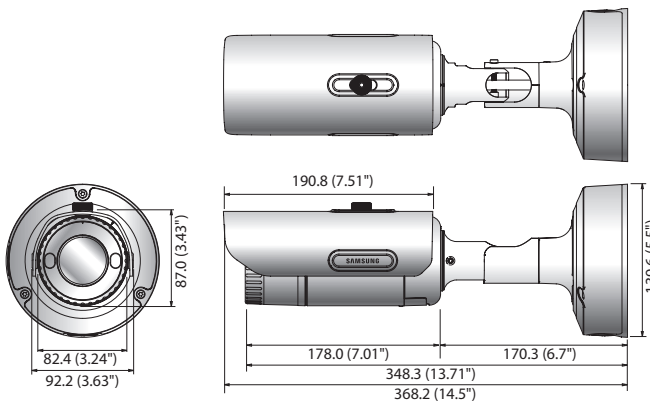

Dimensions

Unit : mm (inch)

Accessories (Optional)