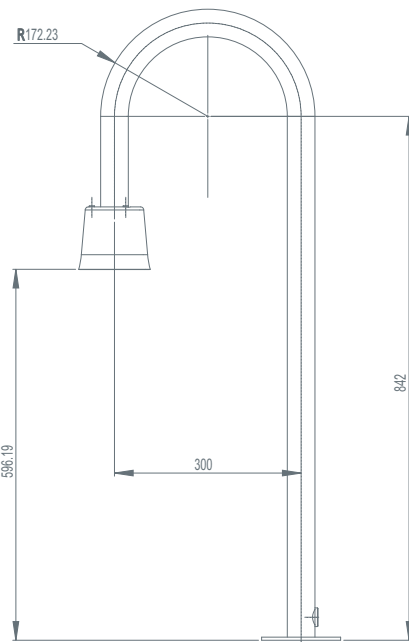

Redvision

RV DOME SERIES

RV-SWAN

The Redvision Swan Neck provides 4 fixing positions on a 4" PCD compatible with industry standard towers and columns. The bracket is supplied complete with a 4 metre flying lead with amphenol connector. Cabling can be managed via the 20mm gland entry point or through the central base of the bracket.

Specification

- Powder coated heavy duty steel construction
- Heavy duty 5mm mounting Base
- Fixing slots on 4" PCD to accommodate clearance for 6mm bolts
- M 20 threaded boss for standard gland entry
- Custom cable lengths available to special order
- Weighs 4.0 kilos

Dimensions in mm

Redvision CCTV Ltd, 17 Highview, High Street, Bordon, Hampshire, GU35 0AX, UK

T +44(0)1420 448448 E info@redvisioncctv.com www.redvisioncctv.com