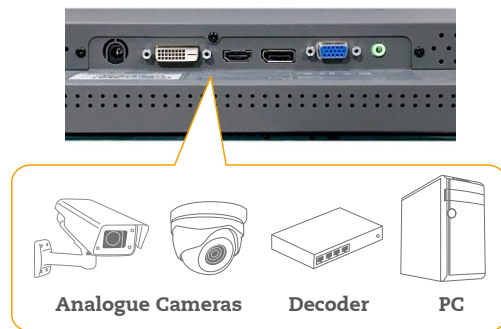

RX-Series

LED-backlit Display 24" | 22"

Raise the Bar for Security

With its specialised gamma selection and black-level adjustment, the enhanced RX-Series renders images of the highest quality even under unfavourable lighting conditions. The series is built to last and perform in 24/7 security and surveillance environments. Its durability is enhanced by AG Neovo's Anti-Burn-in™ technology, which prevents ghosting while performing nonstop mission-critical operations; NeoV™ Optical Glass and metal casing shield it from scratches or other damages.

Enhanced Gamma Selection

Selectable gamma curves visually optimise different kinds of images. The AG Neovo specialised image settings enhance colour, brightness, sharpness and contrast ratio, allowing the RX-Series to improve the light, shadows and colour balance of videos.

Others

AG Neovo RX-Series

Flexible Integration

The RX-Series is equipped with VGA, DVI, HDMI & DisplayPort 1.2 inputs for analogue and digital signal support respectively. It also has composite (BNC) inputs/ outputs for video looping of surveillance cameras signals and DVRs.