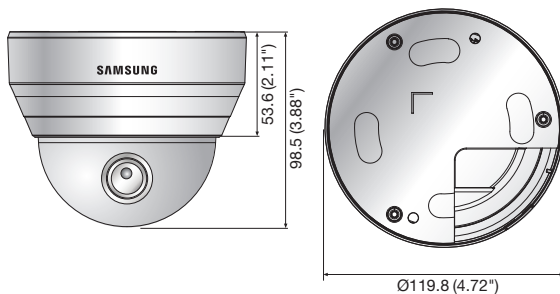

Dimensions

Unit : mm (inch)

Accessories (Optional)

SCD-6083RN/P

| VIDEO | |
|----------------------------------|--|
| Imaging Device | 1/2.9" 2M CMOS |
| Total Pixels | 2,000(H) x 1,121(V) 2.24M pixels |
| Effective Pixels | 1,984(H) x 1,105(V) 2.19M pixels |
| Scanning System | Progressive scan |
| Min. Illumination | Color : 0.11Lux (F1.4) B/W : 0Lux (IR LED on) |
| S / N Ratio | 52dB (AGC off, Weight on) |
| Video Output | BNC (AHD, CVBS selectable) |
| Resolution | 1920 x 1080 |
| Max. Framerate | 30fps@1080p, 30fps@720p |
| LENS | |
| Focal Length (Zoom Ratio) | 2.8 ~ 12mm (4.3x) varifocal |
| Max. Aperture Ratio | F1.4 |
| Angular Field of View | H : 103.8°(Wide) ~ 32.4°(Tele) / V : 53.7°(Wide) ~ 18.4°(Tele) / D : 121.9°(Wide) ~ 37.1°(Tele) |
| Min. Object Distance | 0.5m (1.64ft) |
| Focus Control | Manual |
| Lens Type | DC auto iris |
| Mount Type | Board-in type |
| PAN / TILT / ROTATE | |
| Pan / Tilt / Rotate Range | 0° ~ 350° / 0° ~ 67° / 0° ~ 355° |
| OPERATIONAL | |
| On Screen Display | English, Japanese, Spanish, French, Portuguese, Korean, German, Italian, Russian, Polish, Czech, Romanian, Serbian, Swedish, Danish, Turkish |
| Camera Title | Off / On (Displayed 15 characters) |
| Day & Night | Auto (ICR) / Color / B/W |
| Backlight Compensation | Off / User BLC / HLC |
| Wide Dynamic Range | DWDR |
| Digital Noise Reduction | SSNRIV (Off / On) |
| Defog | Off / Auto / Manual |
| Motion Detection | Off / On (4 zones) |
| Privacy Masking | Off / On (4 zones rectangle) |
| Gain Control | Off / Low / Middle / High / Very high |
| White Balance | ATW / Outdoor / Indoor / Manual / AWC (1,800K° ~ 10,500K°) |
| Electronic Shutter Speed | 1sec ~ 1/12,000sec |
| Reverse | Off / H-Rev / V-Rev / HV-Rev |
| Profile | Basic, Day & Night, Backlight, Indoor, User, ITS |
| Alarm | (MD) output 1 |
| Remote Control Interface | Coaxial control |
| Protocol | Coax : NTSC/PAL - Samsung CCVC, Pelco-C (Coaxitron), AHD - ACP (AHD coax protocol) |
| IR Distance | 20m (65.62ft) |
| Video Transmission Distance | 500m (1,640.42ft) (75-5 coaxial cable) |
| ENVIRONMENTAL | |
| Operating Temperature / Humidity | -10°C ~ +55°C (+14°F ~ +131°F) / Less than 90% RH |
| ELECTRICAL | |
| Input Voltage / Current | Dual (24V AC & 12V DC ±10%) |
| Power Consumption | Max. 4.2W |
| MECHANICAL | |
| Color / Material | Ivory / Plastic |
| Dimensions (WxH) | Ø119.8 x 98.5mm (Ø4.72" x 3.88") |
| Weight | 304g (0.67 lb) |