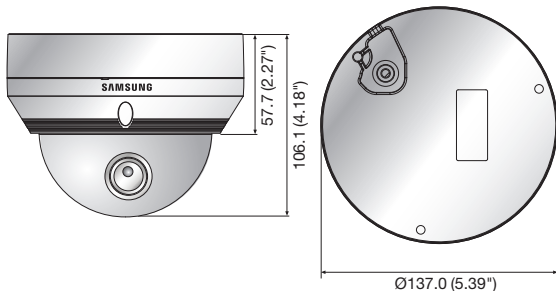

Dimensions

Unit : mm (inch)

Accessories (Optional)

SBP-301HM2 SBP-300LM SBP-300CM SBP-300WM1 SBP-300WM SBP-300B SBP-300PM SBP-300KM

	SCV-5083RN	SCV-5083RP
VIDEO		
Imaging Device	1/3" 1.3M CMOS	
Total Pixels	1,312(H) x 1,069(V)	
Effective Pixels	1,305(H) x 1,049(V)	
Scanning System	Progressive scan	
Synchronization	Internal	
Frequency	H : 15.734KHz / V : 59.94Hz	H : 15.625KHz / V : 50Hz
Horizontal Resolution	Color : 1000TV lines, B/W : 1000TV lines	
Min. Illumination	Color : 0.05Lux (F1.4, 50IRE), 0.001Lux (1sec, F1.4, 50IRE), 0.02Lux (F1.4, 30IRE), 0.0006Lux (1sec, F1.4, 30IRE) B/W : 0Lux (IR LED on)	
S / N Ratio	52dB (AGC off, Weight on)	
Video Output	CVBS : 1.0 Vpp / 75Ω composite	
LENS		
Focal Length (Zoom Ratio)	3 ~ 10mm (3.3x) varifocal	
Max. Aperture Ratio	F1.4	
Angular Field of View	H : 82.0°(Wide) ~ 26.5°(Tele) / V : 59.7°(Wide) ~ 19.9°(Tele)	
Min. Object Distance	0.5m (1.64ft)	
Focus Control	Manual	
Lens Type	DC auto iris	
Mount Type	Board type	
OPERATIONAL		
On Screen Display	English, Chinese, Korean, Japanese, German, Italian, French, Spanish, Russian, Czech, Polish, Romanian, Serbian, Swedish, Danish, Turkish, Portuguese	
Camera Title	Off / On (Displayed 15 characters)	
Day & Night	Auto (ICR) / External / Color / B/W	
Anti IR Saturation	Top / Bottom / Left / Right	
Backlight Compensation	Off / User BLC / HLC / WDR	
Wide Dynamic Range	120dB	
Contrast Enhancement	SSDR (Off / On)	
Digital Noise Reduction	SSNR IV (Off / On)	
Defog	Off / Auto / Manual	
Purple Fringe Reduction	Off / Low / Middle / High	
Digital Image Stabilization	Off / On	
Tampering	Off / On	
Motion Detection	Off / On	
Intelligent Video Analytics	Fence, (Dis)Appear, Counting (Off / On)	
Privacy Masking	Off / On (24 programmable zones with 4 points polygonal masking)	
Gain Control	Off / Low / Middle / High	
White Balance	ATW / Outdoor / Indoor / Manual / AWC / Mercury (1,800K° ~ 10,500K°)	
Electronic Shutter Speed	1sec ~ 1/12,000sec	
Digital Zoom	Off / On (1x ~ 16x)	
Reverse	Off / H-Rev / V-Rev / HV-Rev	
Profile	Basic, Day & Night, Backlight, ITS, Indoor, User	
Alarm	1 Out	
Communication	Coaxial control (SPC-300 compatible), RS-485 Coax : Pelco-C (Coaxitron)	
Protocol	RS-485 : Samsung-T/E, Pelco-D/P, Panasonic, Bosch, Honeywell, Vicon, AD, GE	
IR Distance	30m (98.43ft) (IR LED 12ea)	
ENVIRONMENTAL		
Operating Temperature / Humidity	-30°C ~ +55°C (-22°F ~ +131°F) / Less than 90% RH *Start up should be done at above -10°C (+14°F)	
Ingress Protection	IP66	
Vandal Resistance	IK10	
ELECTRICAL		
Input Voltage / Current	Dual (24V AC & 12V DC ±10%)	
Power Consumption	Max. 6.0W	
MECHANICAL		
Color / Material	Ivory / Aluminum	
Dimensions (WxH)	Ø137.0 x 106.1mm (Ø5.39" x 4.18")	
Weight	750g (1.65 lb)	