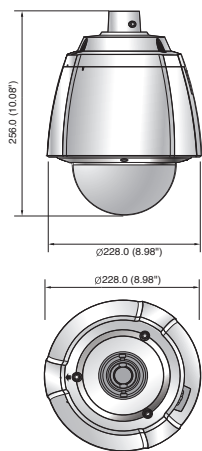

# PTZ Housings

|                       |          | SHP-3700H  | SHP-3700F  | STB-370NPC                       |
|-----------------------|----------|--|--|----------------------------------|
| Operating Temperature |          | -50°C ~ +50°C (-58°F ~ +122°F)   | -10°C ~ +50°C (+14°F ~ +122°F)                                   | -10°C ~ +50°C (+14°F ~ +122°F)   |
| Operating Humidity    |          | 0 ~ 90% RH   | 0 ~ 90% RH   | 0 ~ 90% RH                       |
| Materials             | Body     | Aluminum + Poly carbonate  | Poly carbonate   | PC + ABS                         |
|                       | Bubble   | Poly carbonate   | Poly carbonate   | N/A                              |
| Ingress Protection    |          | IP66   | N/A  | N/A                              |
| Dimensions (WxHxD)    | External | Ø228.0 x 256.0mm (8.98" x 10.08")  | Ø254.0 x 248.0mm (Ø10" x 9.76")                                  | Ø164.0 x 41.0mm (Ø6.45" x 1.61") |
|                       | Internal | Ø195.0 x 230.0mm (Ø7.68" x 9.06")  | Ø186.0 x 242.0 (145 at Housing)mm (Ø7.32" x 9.53")               |                                  |
| Weight                |          | 2.5Kg (5.51 lb)  | 702g (1.55 lb)   | 1.3Kg (2.87 lb)                  |
| Input Voltage         |          | 24V AC   | N/A  | N/A                              |
| Power Consumption     |          | Max. 47W   | N/A  | N/A                              |
| Color                 |          | Ivory  | Ivory  | Silver                           |
| Applicable Model      |          | SCP-3430/2430<br>SCP-3370/2370<br>SCP-2330/2270<br>SCP-3250/2250<br>SNP-3370 | SCP-3430/2430<br>SCP-3370/2370<br>SCP-2330/2270<br>SCP-3250/2250 | SNP-3370/3301                    |

## Dimensions

Unit : mm (inch)

SHP-3700H

SHP-3700F

STB-370NPC