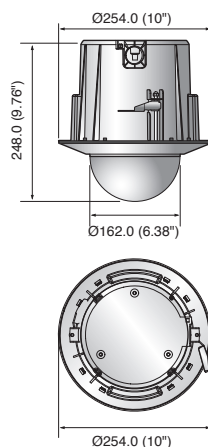

# PTZ Housings

|                       |          | SHP-3700H  | SHP-3700F  | STB-370NPC                       |
|-----------------------|----------|--|--|----------------------------------|
| Operating Temperature |          | -50°C ~ +50°C (-58°F ~ +122°F)   | -10°C ~ +50°C (+14°F ~ +122°F)                                   | -10°C ~ +50°C (+14°F ~ +122°F)   |
| Operating Humidity    |          | 0 ~ 90% RH   | 0 ~ 90% RH   | 0 ~ 90% RH                       |
| Materials             | Body     | Aluminum + Poly carbonate  | Poly carbonate   | PC + ABS                         |
|                       | Bubble   | Poly carbonate   | Poly carbonate   | N/A                              |
| Ingress Protection    |          | IP66   | N/A  | N/A                              |
| Dimensions (WxHxD)    | External | Ø228.0 x 256.0mm (8.98" x 10.08")  | Ø254.0 x 248.0mm (Ø10" x 9.76")                                  | Ø164.0 x 41.0mm (Ø6.45" x 1.61") |
|                       | Internal | Ø195.0 x 230.0mm (Ø7.68" x 9.06")  | Ø186.0 x 242.0 (145 at Housing)mm (Ø7.32" x 9.53")               |                                  |
| Weight                |          | 2.5Kg (5.51 lb)  | 702g (1.55 lb)   | 1.3Kg (2.87 lb)                  |
| Input Voltage         |          | 24V AC   | N/A  | N/A                              |
| Power Consumption     |          | Max. 47W   | N/A  | N/A                              |
| Color                 |          | Ivory  | Ivory  | Silver                           |
| Applicable Model      |          | SCP-3430/2430<br>SCP-3370/2370<br>SCP-2330/2270<br>SCP-3250/2250<br>SNP-3370 | SCP-3430/2430<br>SCP-3370/2370<br>SCP-2330/2270<br>SCP-3250/2250 | SNP-3370/3301                    |

## Dimensions

Unit : mm (inch)

SHP-3700H

SHP-3700F

STB-370NPC