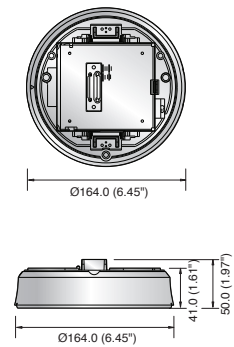

# PTZ Housings

|                       |          | SHP-3700H  | SHP-3700F  | STB-370NPC                       |
|-----------------------|----------|--|--|----------------------------------|
| Operating Temperature |          | -50°C ~ +50°C (-58°F ~ +122°F)   | -10°C ~ +50°C (+14°F ~ +122°F)                                   | -10°C ~ +50°C (+14°F ~ +122°F)   |
| Operating Humidity    |          | 0 ~ 90% RH   | 0 ~ 90% RH   | 0 ~ 90% RH                       |
| Materials             | Body     | Aluminum + Poly carbonate  | Poly carbonate   | PC + ABS                         |
|                       | Bubble   | Poly carbonate   | Poly carbonate   | N/A                              |
| Ingress Protection    |          | IP66   | N/A  | N/A                              |
| Dimensions (WxHxD)    | External | Ø228.0 x 256.0mm (8.98" x 10.08")  | Ø254.0 x 248.0mm (Ø10" x 9.76")                                  | Ø164.0 x 41.0mm (Ø6.45" x 1.61") |
|                       | Internal | Ø195.0 x 230.0mm (Ø7.68" x 9.06")  | Ø186.0 x 242.0 (145 at Housing)mm (Ø7.32" x 9.53")               |                                  |
| Weight                |          | 2.5Kg (5.51 lb)  | 702g (1.55 lb)   | 1.3Kg (2.87 lb)                  |
| Input Voltage         |          | 24V AC   | N/A  | N/A                              |
| Power Consumption     |          | Max. 47W   | N/A  | N/A                              |
| Color                 |          | Ivory  | Ivory  | Silver                           |
| Applicable Model      |          | SCP-3430/2430<br>SCP-3370/2370<br>SCP-2330/2270<br>SCP-3250/2250<br>SNP-3370 | SCP-3430/2430<br>SCP-3370/2370<br>SCP-2330/2270<br>SCP-3250/2250 | SNP-3370/3301                    |

## Dimensions

Unit : mm (inch)

SHP-3700H

SHP-3700F

STB-370NPC