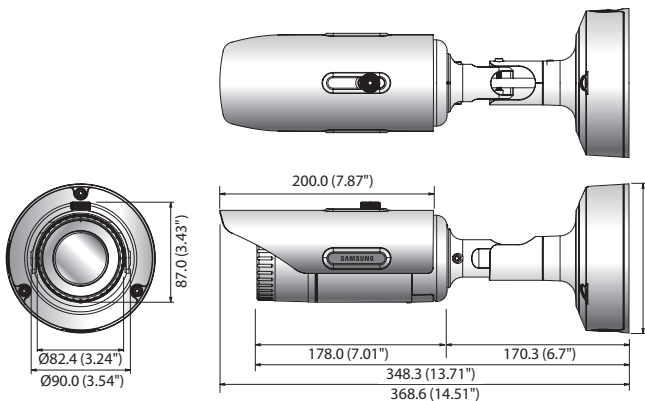

Dimensions

Unit : mm (inch)

Accessories (Optional)

SNO-8081RN/P