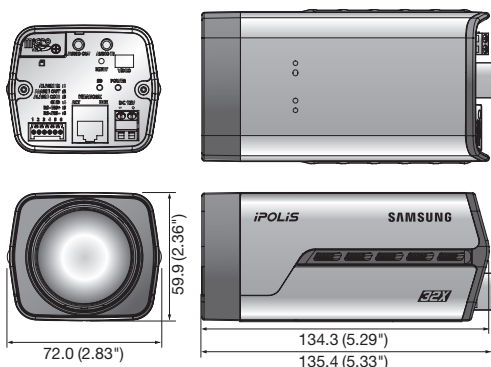

Dimensions

Unit : mm (inch)

Accessories (Optional)

	SNZ-6320N/P
VIDEO	
Imaging Device	1/2.8" 2.38M CMOS
Total / Effective Pixels	1952(H) x 1116(V), 2.18M / 1944(H) x 1104(V), 2.14M
Scanning System	Progressive
Min. Illumination	Color : 0.3Lux (1/30sec, F1.6, 50IRE), B/W : 0.03Lux (1/30sec, F1.6, 50IRE)
S / N Ratio	50dB
Video Output	CVBS : 1.0Vpp / 75Ω composite, 720 x 480(N), 720 x 576(P), for installation DIP connector type
LENS	
Focal Length (Zoom Ratio)	4.44 ~ 142.6mm (Optical 32x)
Max. Aperture Ratio	F1.6(Wide) / F4.4(Tele)
Angular Field of View	H : 62.8°(Wide) ~ 2.23°(Tele) / V : 36.80°(Wide) ~ 1.26°(Tele)
Min. Object Distance	1.5m (4.92ft)
Focus Control	Auto / Manual / One push
Lens / Mount Type	DC auto iris / Board-in type
OPERATIONAL	
Camera Title	Off / On (Displayed up to 45 characters)
Day & Night	Auto (ICR) / Color / B/W / External / Schedule
Backlight Compensation	Off / BLC
Wide Dynamic Range	120dB
Contrast Enhancement	SSDR (Samsung Super Dynamic Range) (Off / On)
Digital Noise Reduction	SSNR III (2D+3D noise filter) (Off / On)
Digital Image Stabilization	Off / On
Defog	Off / Auto / Manual
Motion Detection	Off / On (4ea 4 points polygonal zones)
Privacy Masking	Off / On (32 zones with 2 points of rectangle)
Gain Control	Off / Low / Middle / High
White Balance	ATW / AWC / Manual / Indoor / Outdoor / Mercury
Electronic Shutter Speed	Minimum / Maximum / Anti flicker (2 ~ 1/12,000sec)
Digital Zoom	16x
Flip / Mirror	Off / On
Intelligent Video Analytics	Tampering, Virtual line, Enter / Exit, (Dis)Appear, Audio detection, Face detection
Alarm I/O	Input 1ea / Output 1ea (Relay)
Remote Control Interface	RS-485
RS-485 Protocol	Samsung-T/E, Pelco-P/D, Panasonic, Honeywell, AD, Vicon, Bosch, GE
Alarm Triggers	Motion detection, Tampering, Audio detection, Face detection, Video analytics, Alarm input, Network disconnection
Alarm Events	File upload via FTP and E-mail, Notification via E-mail, Local storage(SD/SDHC/SDXC) or NAS recording at Network disconnected & Event (Alarm Triggers), External output
NETWORK	
Ethernet	RJ-45 (10/100BASE-T)
Video Compression Format	H.264 (MPEG-4 part 10/AVC), MJPEG
Resolution	1920 x 1080, 1280 x 1024, 1280 x 960, 1280 x 720, 1024 x 768, 800 x 600, 800 x 450, 720 x 576, 640 x 480, 640 x 360, 320 x 240, 320 x 180
Max. Framerate	H.264 : Max. 60fps at all resolutions MJPEG : 1920 x 1080, 1280 x 1024, 1280 x 960, 1280 x 720, 1024 x 768 : Max. 15fps 800 x 600, 800 x 450, 720 x 576, 640 x 480, 640 x 360, 320 x 240, 320 x 180 : Max. 30fps
Smart Codec	Manual mode (Area-based : 5ea), Face detection mode
Video Quality Adjustment	H.264 : Compression level, Target bitrate level control, MJPEG : Quality level control
Bitrate Control Method	H.264 : CBR or VBR, MJPEG : VBR
Streaming Capability	Multiple streaming (Up to 10 profiles)
Audio In	Selectable (Mic in / Line in), Supply voltage : 2.5V DC (4mA), Input impedance : approx. 2K Ohm
Audio Out	Line out (3.5mm stereo mini jack), Max output level : 1 Vrms
Audio Compression Format	G.711 u-law/G.726 selectable, G.726 (ADPCM) 8KHz, G.711 8KHz, G.726 : 16Kbps, 24Kbps, 32Kbps, 40Kbps
Audio Communication	Bi-directional audio
IP	IPv4, IPv6
Protocol	TCP/IP, UDP/IP, RTP(UDP), RTP(TCP), RTCP, RTSP, NTP, HTTP, HTTPS, SSL, DHCP, PPPoE, FTP, SMTP, ICMP, IGMP, SNMPv1/v2c/v3(MIB-2), ARP, DNS, DDNS, QoS, PIM-SM, UPnP, Bonjour
Security	HTTPS(SSL) login authentication, Digest login authentication IP address filtering, User access log, 802.1x authentication
Streaming Method	Unicast / Multicast
Max. User Access	10 users at unicast mode
Edge Storage	SD/SDHC/SDXC - motion Images recorded in the SD/SDHC/SDXC memory card can be downloaded. NAS (Network Attached Storage)
Application Programming Interface	ONVIF profile S, SUNAPI 2.0, S/NP 1.2
Webpage Language	English, French, German, Spanish, Italian, Chinese, Korean, Russian, Japanese, Swedish, Danish, Portuguese, Turkish, Polish, Czech, Rumanian, Serbian, Dutch, Croatian, Hungarian, Greek, Finnish, Norwegian
Web Viewer	Supported OS : Windows XP / VISTA / 7 / 8 / 8.1, MAC OS X 10.7 / 10.8 Supported Browser : Microsoft Internet Explorer (Ver. 8 ~ 11), Mozilla Firefox (Ver. 9 ~ 19), Google Chrome (Ver. 15 ~ 32) Apple Safari (Ver. 6.0.2(Mac OS X 10.8, 10.7 only), 5.1.7) * Mac OS X only
Central Management Software	SmartViewer, SSM, Mobile viewer
ENVIRONMENTAL	
Operating Temperature / Humidity	-10°C ~ +55°C (+14°F ~ +131°F) / Less than 90% RH
Storage Temperature / Humidity	-30°C ~ +60°C (-22°F ~ +140°F) / Less than 90% RH
ELECTRICAL	
Input Voltage / Current	12V DC, PoE (IEEE802.3af class 3)
Power Consumption	Max. 9.0W (12V DC) / Max. 10.0W (PoE)
MECHANICAL	
Color / Material	Dark gray / Metal
Dimensions (WxH)	72.0 x 59.9 x 135.4mm (2.83" x 2.36" x 5.33")
Weight	540g (1.19 lb)