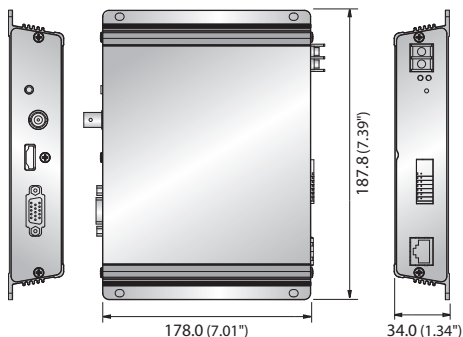

SPD-151

48CH Network Video Decoder

Key Features

- Video decoding up to 48 cameras on HDMI / VGA
- 1 camera decoding on BNC
- Max. 4K resolution@HDMI, Max. 1080p@VGA
- Various view mode
 - (HDMI) 1 / 2x2 / 3x3 / 4x4 / 5x5 / 6x6 (32Ch Only)
 - (VGA) 1 / 2x2 / 3x3 / 4x4
 - (BNC) 1 Tile merge support
- Up to 49CH, H.265 / H.264 / MJPEG codec
- Layout Sequence Support
- Management using Web-Viewer
- 12VDC, PoE

Dimensions

Unit : mm (inch)

SPD-151

| NETWORK | | |
|-----------------------|--|--|
| CPU | Embedded CPU | |
| Operating System | Embedded Linux | |
| Output | HDMI | 1ea (up-to 4K) |
| | VGA | 1ea (up-to 1080p) |
| | CVBS | 1ch (BNC 1ea) |
| Video-out Format | | 3840 X 2160@60HZ/30HZ (HDMI1), 2560 X 1440@60HZ/30HZ (HDMI1), 1920 X 1080@60HZ, 1280 X 1024@60H, 1280 X 720@60Hz |
| | | |
| External | Ethernet | 1ea (10/100/1000BASE-T) |
| | USB | USB 2.0 2ea |
| | Audio Out | 1 out |
| | LED | Power, Network |
| ENVIRONMENTAL | | |
| Operating Temperature | 0°C ~ +40C (+32°F ~ +104°F) | |
| Humidity | 20% ~ 85% RH | |
| ELECTRICAL | | |
| Power | 12V DC, PoE (IEEE802.3af) | |
| Power Consumption | Max. 8.4W (12V DC), Max. 8.4W (PoE) | |
| MECHANICAL | | |
| Color / Material | Dark Gray / Metal | |
| Dimension (WxHxD) | 178.0 x 34.0 x 187.8mm (7.01" x 1.34" x 7.39") | |
| Weight | Approx. 0.68Kg (1.50 lb) | |
| SOFTWARE | | |
| Video | Codec | H.265/H.264/MJPEG |
| | Max. Decoding Performance | 16 X 2M (1080P)@30fp, 8MP@30fps |
| | Max. Decoding Resolution | Up-to 12MP |
| | Max. Decoding Bandwidth | 200Mbps |
| | Division (/Monitor) | (HDMI) 1/2x2/3x3/4x4/5x5/6x6(32Ch Only) (VGA) 1/2x2/3x3/4x4 (BNC) 1 |
| | Layout | Up-to 20ea/monitor, Sequence support |
| Merge | Monitor Merge | 1x2, 2x1 |
| | Tile Merge | Support |
| Audio | Codec | G.711/G.726/AAC |
| Management | | Web-Viewer, SSM |
| Time Setting | | NTP / Manual |
| Export / Import | | Configuration Export/Import |
| Log | | Max.20000 (System log, Event log each) |
| Protocol | | Over SUNAPI 2.3 |