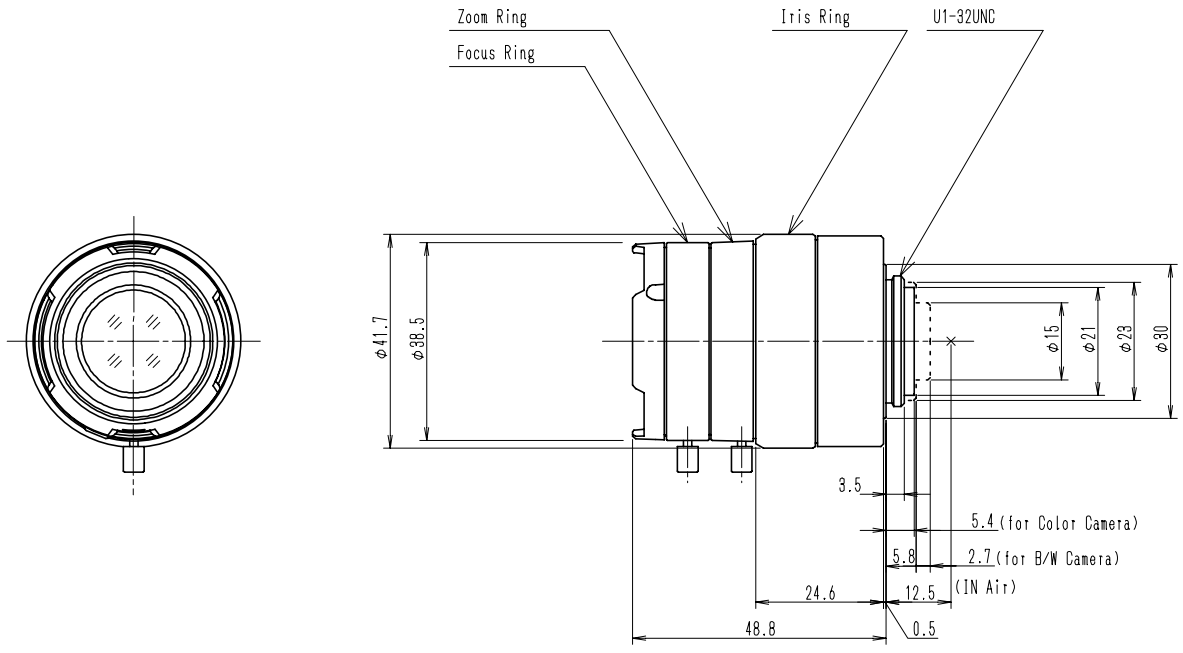

# T3Z3510CS

VARI FOCAL 3X 3.5~10.5mm F1.0  
for 1/3" format cameras  
CS-Mount

Model No.		T3Z3510CS	Effective	Front	φ 18.5mm
Focal Length		3.5~ 10.5mm	Lens Aperture	Rear	φ 10.1mm
Max. Aperture Ratio		1 : 1.0		Back Focal	Tele
Max. Image Format		4.8 x 3.6mm (φ 6mm)	Length	Wide	8.3mm
Operation Range	Iris	F1.0 ~ C		Flange Back Length	
	Focus	0.3m ~ Inf.	Mount		CS-Mount
	Zoom	3.5 ~ 10.5mm	Filter Size		M37.5 P=0.5mm
Control	Iris	Manual	Dimensions		φ 41.6 x 48.8mm
	Focus	Manual	Weight		64g
	Zoom	Manual			
Object Dimension at M.O.D.	3.5 mm	51.8 × 34.1cm			
	10.5mm	14.5 × 10.8cm			
Angle of View	D	108.4~34.2°			
	H	1/3" 81.6~27.2°			
	V	59.2~20.4°			
Operating Temperature		-20° C ~ +50° C			

1/3

CS

M.O.D. : Minimum Object Distance

Dimensions

Z

SP