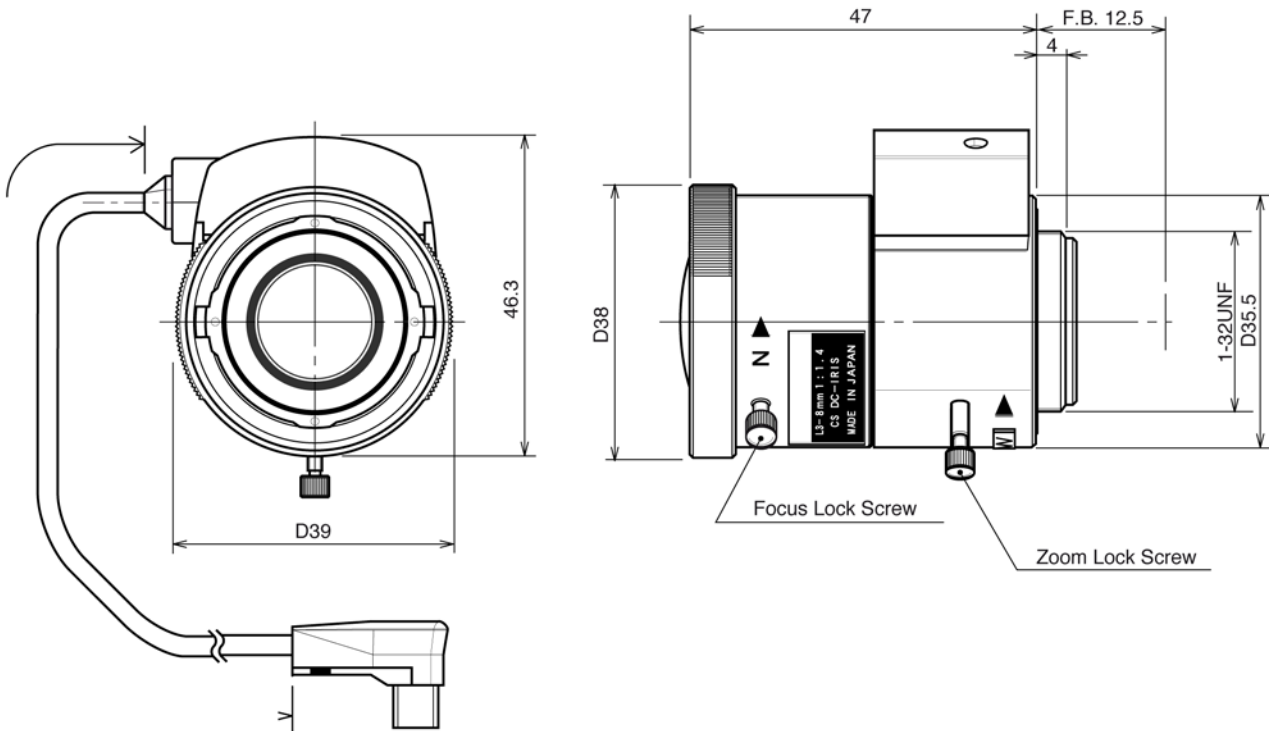

## [SPECIFICATIONS] Day & Night Vari Focal Lens

Image Size:  $\frac{1}{3}$   $\frac{1}{4}$

Focal Length :	3 - 8mm	Optical Back Focal Distance : 7.25 - 12.81mm(In Airs)
Maximum Relative Aperture :	1:1.4	Flange Back: 12.5mm
Iris :	F1.4 - Approx.360 (With ND Spot Filter)	Operation Voltage: Close to Open : Less than 4V Open to Close : More than 0.5V
Angular Field of View :	92.9X68.4 deg.at 3mm 35.7X26.8 deg.at 8mm	Operation : Focus : Manual Zoom : Manual Iris : IG(Auto Close System)
Image Format :	4.8X3.6mm(D6mm)	Operation Temperature : -10 to +50
Minimum Object Distance :	0.3m(From Front Vertex)	Mount : CS-Mount(Adjustable Lens Position)
Object Dimensions at M.O.D. :	63.1X40.4cm at 3mm 19.3X 14.3cm at 8mm	Size, Weight : D39X46.3X47mm, Approx. 65g

## [DIMENSIONS]

Unit:mm